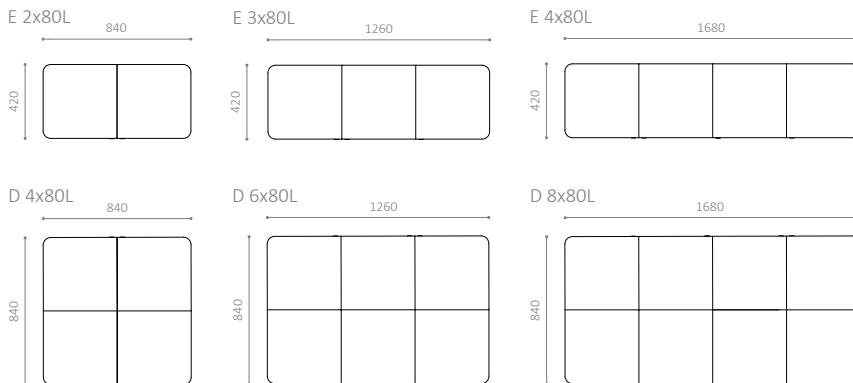

EGEDAL MILJØ 2

Design: VE2

Flexible waste sorting – modules can be added or removed as needed

Durable, quality materials

Also available as stand-alone litter bin EGEDAL 2

HITSA A/S
Albuen 37
DK 6000 Kolding
+45 75 57 41 55
hitsa@hitsa.com
www.hitsa.com

HITSA
WE SUPPLY OUTDOOR SPACES

EGEDAL MILJØ 2

EGEDAL MILJØ 2 E 3x80L

EGEDAL MILJØ 2 LITTER BIN

- 80 litres per module
- Single row: 2, 3 or 4 modules
- Double row: 4, 6 or 8 modules
- Available with openings at the ends
- Single row available with single or double side openings
- Same range as the EGEDAL stand-alone litter bin
- Side-hinged hatch with bag holder for easy emptying
- Also available in RAL colours
- Opens with a triangular key – locks automatically when closed
- Can be equipped with a sensor to measure fill level
- Optional extra: Recycling labels

MATERIALS:

- Hot-dip galvanised steel
- Also available in powder-coated, hot-dip galvanised steel

DIMENSIONS:

- Hatch/casing: 3 mm steel plate
- Top: 8 mm steel plate
- Front panel: 2 mm steel plate

INSTALLATION:

- Can be cemented in or bolted to the ground
- Distance from ground to top edge: 900 mm