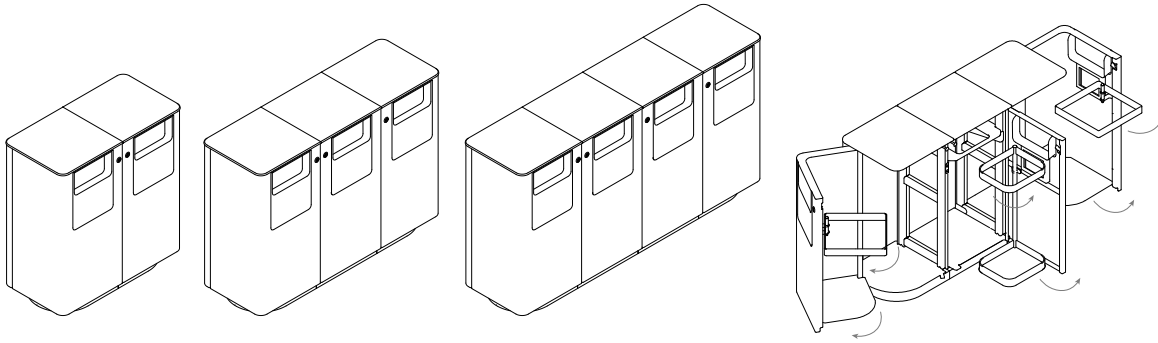

EGEDAL MILJØ 2

Design: VE2

Flexible waste sorting – modules can be added or removed as needed

Durable, quality materials

Also available as stand-alone litter bin EGEDAL 2

HITSA A/S
Albuen 37
DK 6000 Kolding
+45 75 57 41 55
hitsa@hitsa.com
www.hitsa.com

HITSA
WE SUPPLY OUTDOOR SPACES

EGEDAL MILJØ 2

EGEDAL MILJØ 2 E 3x80L

EGEDAL MILJØ 2 LITTER BIN

- 80 litres per module
- Single row: 2, 3 or 4 modules
- Double row: 4, 6 or 8 modules
- Available with openings at the ends
- Single row available with single or double side openings
- Same range as the EGEDAL stand-alone litter bin
- Side-hinged hatch with bag holder for easy emptying
- Also available in RAL colours
- Opens with a triangular key – locks automatically when closed
- Can be equipped with a sensor to measure fill level
- Optional extra: Recycling labels

MATERIALS:

- Hot-dip galvanised steel
- Also available in powder-coated, hot-dip galvanised steel

DIMENSIONS:

- Hatch/casing: 3 mm steel plate
- Top: 8 mm steel plate
- Front panel: 2 mm steel plate

INSTALLATION:

- Can be cemented in or bolted to the ground
- Distance from ground to top edge: 900 mm