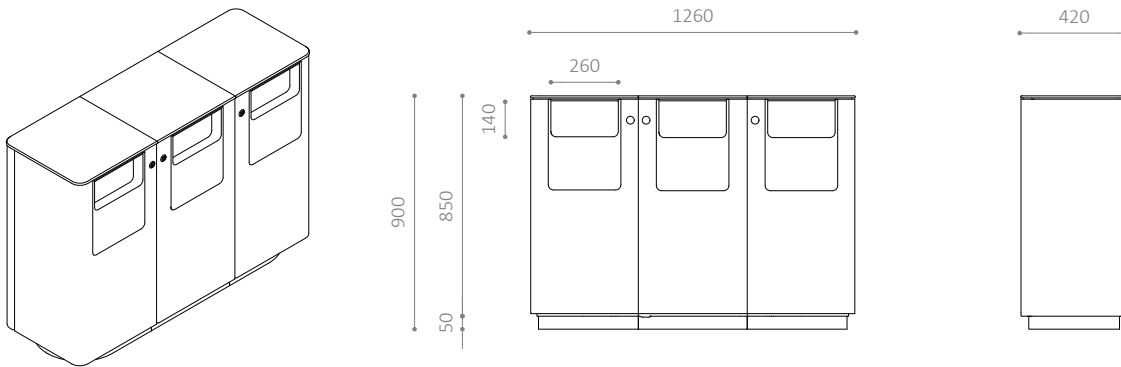

EGEDAL MILJØ 2

Design: VE2

Flexible waste sorting – modules can be added or removed as needed

Durable, quality materials

Also available as stand-alone litter bin EGEDAL 2

HITSA A/S
Albuen 37
DK 6000 Kolding
+45 75 57 41 55
hitsa@hitsa.com
www.hitsa.com

HITSA
WE SUPPLY OUTDOOR SPACES

EGEDAL MILJØ 2

EGEDAL MILJØ 2 E 3x80L

EGEDAL MILJØ 2 LITTER BIN

- 80 litres per module
- Single row: 2, 3 or 4 modules
- Double row: 4, 6 or 8 modules
- Available with openings at the ends
- Single row available with single or double side openings
- Same range as the EGEDAL stand-alone litter bin
- Side-hinged hatch with bag holder for easy emptying
- Also available in RAL colours
- Opens with a triangular key – locks automatically when closed
- Can be equipped with a sensor to measure fill level
- Optional extra: Recycling labels

MATERIALS:

- Hot-dip galvanised steel
- Also available in powder-coated, hot-dip galvanised steel

DIMENSIONS:

- Hatch/casing: 3 mm steel plate
- Top: 8 mm steel plate
- Front panel: 2 mm steel plate

INSTALLATION:

- Can be cemented in or bolted to the ground
- Distance from ground to top edge: 900 mm